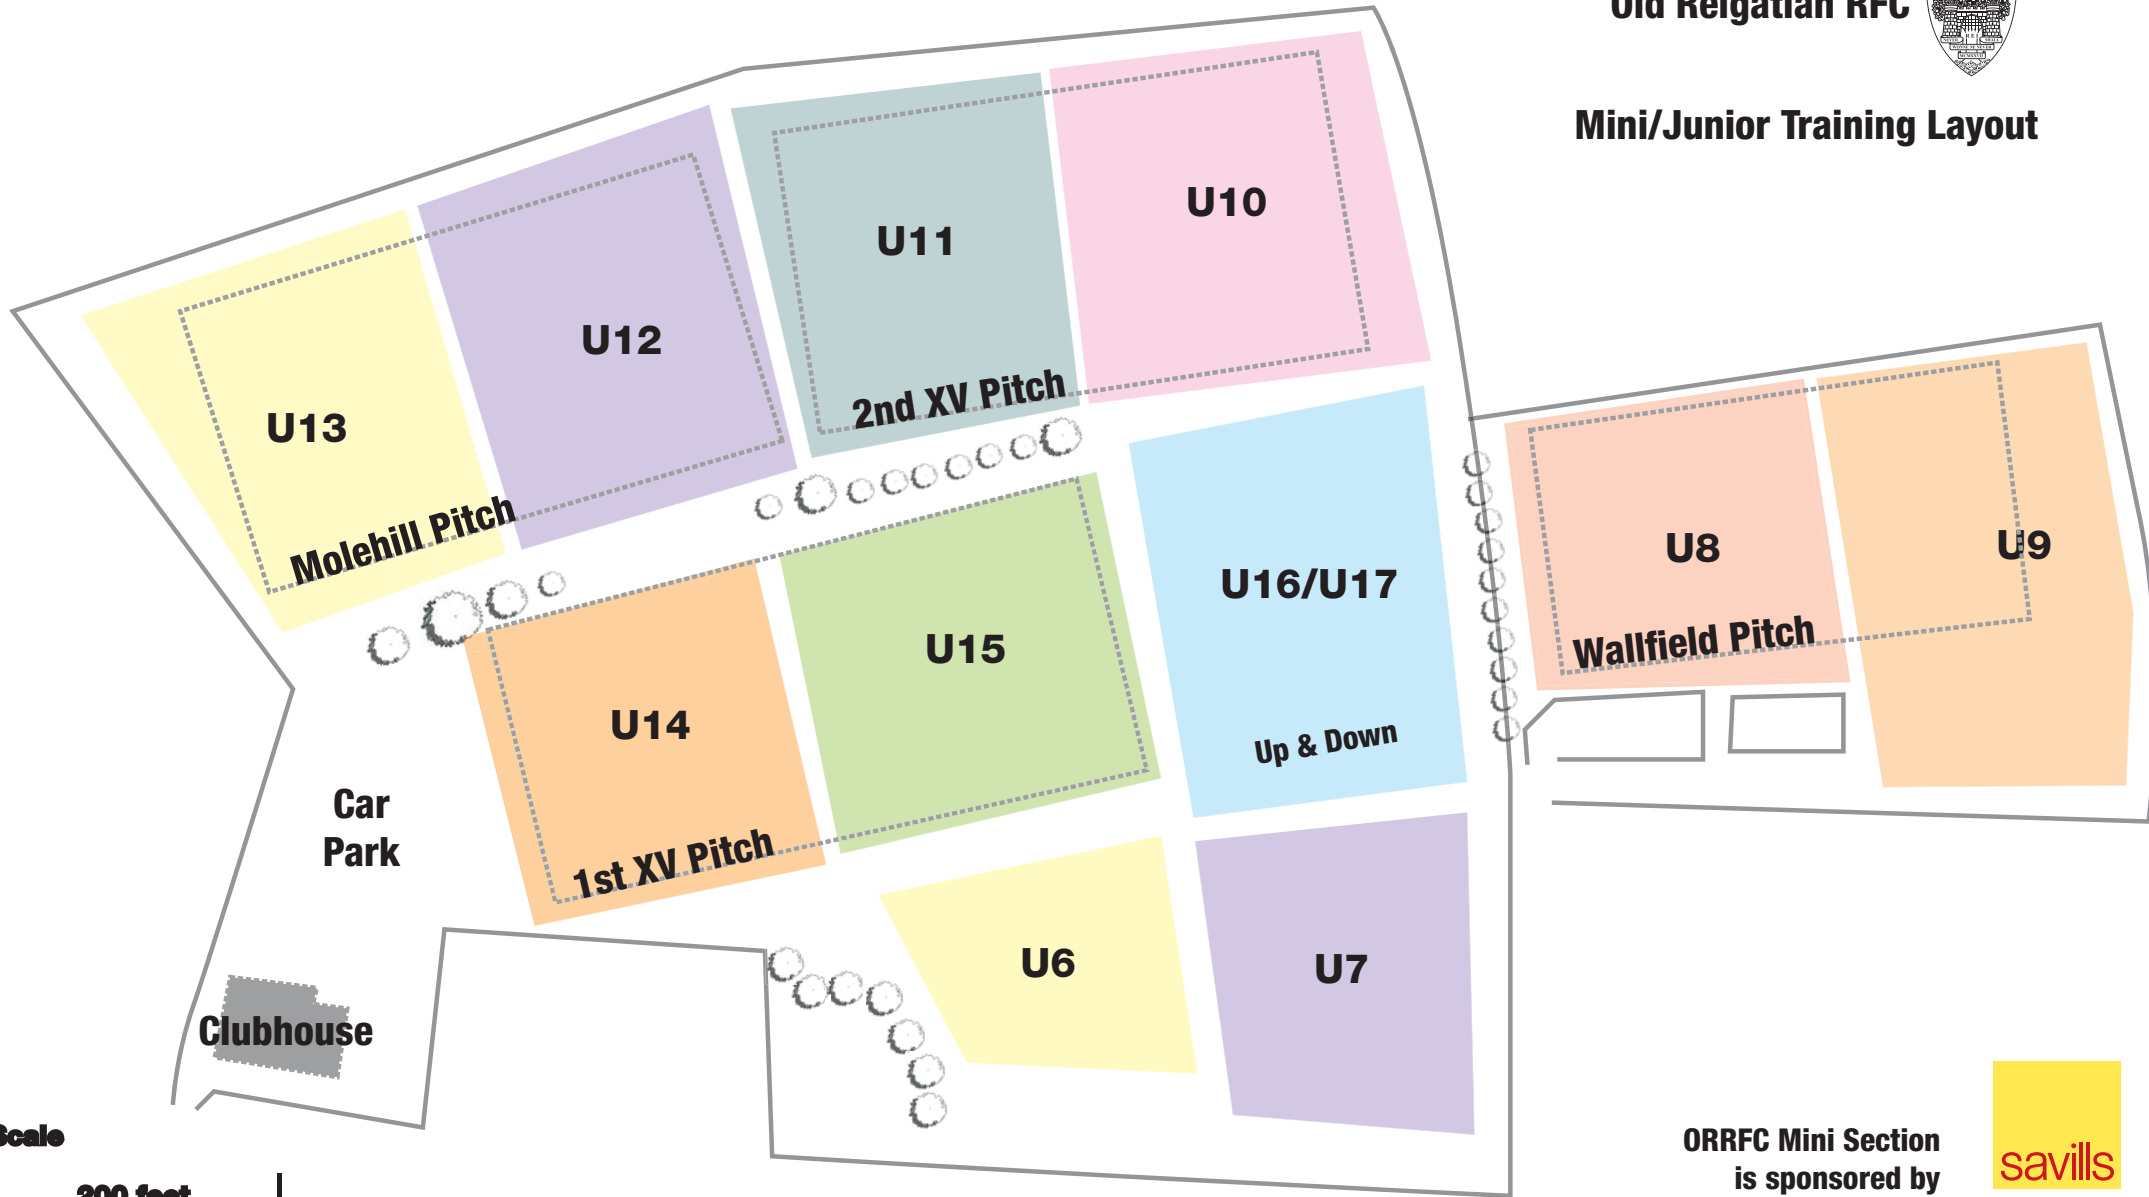

Old Reigatian RFC

Mini/Junior Training Layout

Scale

200 feet

50 metres

ORRFC Mini Section
is sponsored by